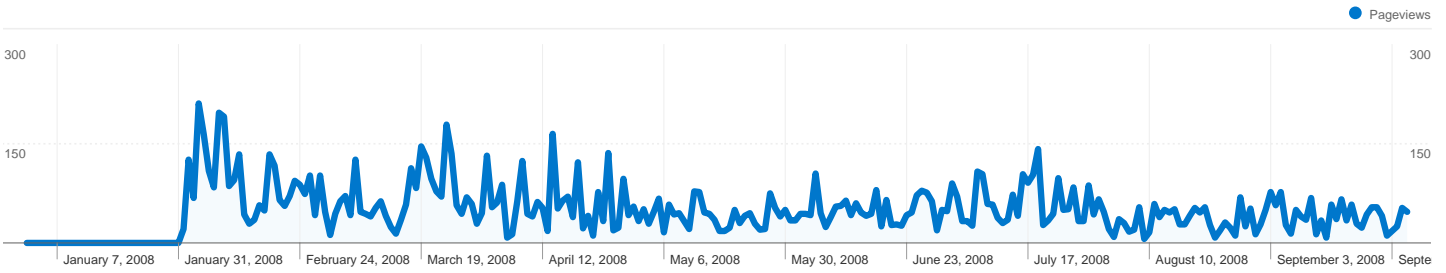

2,641 people visited this site

 **3,366** Visits

 **2,641** Absolute Unique Visitors

 **13,575** Pageviews

 **4.03** Average Pageviews

 **00:02:15** Time on Site

 **34.55%** Bounce Rate

 **78.46%** New Visits

All traffic sources sent a total of 3,366 visits

-  31.02% Direct Traffic
-  18.33% Referring Sites
-  50.65% Search Engines

- Search Engines
1,705.00 (50.65%)
- Direct Traffic
1,044.00 (31.02%)
- Referring Sites
617.00 (18.33%)

Top Traffic Sources

Sources	Visits	% visits
google (organic)	1,095	32.53%
(direct) ((none))	1,044	31.02%
yahoo (organic)	285	8.47%
vicksburg-michigan.com	164	4.87%
msn (organic)	121	3.59%

Keywords	Visits	% visits
vicksburg chamber of	86	5.04%
vicksburg michigan	83	4.87%
vicksburg mi	53	3.11%
www.vicksburgchamber.com	52	3.05%
vicksburg, mi	46	2.70%

3,366 visits came from 22 countries/territories

Site Usage

Country/Territory	Visits	Pages/Visit	Avg. Time on Site	% New Visits	Bounce Rate
United States	3,306	4.05	00:02:17	78.37%	34.48%
Canada	15	3.00	00:01:07	86.67%	40.00%
China	9	3.78	00:01:28	88.89%	11.11%
Ivory Coast	6	1.00	00:00:00	33.33%	100.00%
India	6	3.00	00:01:27	100.00%	33.33%
Germany	5	6.40	00:03:22	100.00%	20.00%
Russia	3	1.33	00:00:07	100.00%	66.67%
Philippines	2	2.50	00:01:45	100.00%	0.00%
U.S. Virgin Islands	1	5.00	00:01:05	100.00%	0.00%
South Africa	1	2.00	00:02:46	100.00%	0.00%