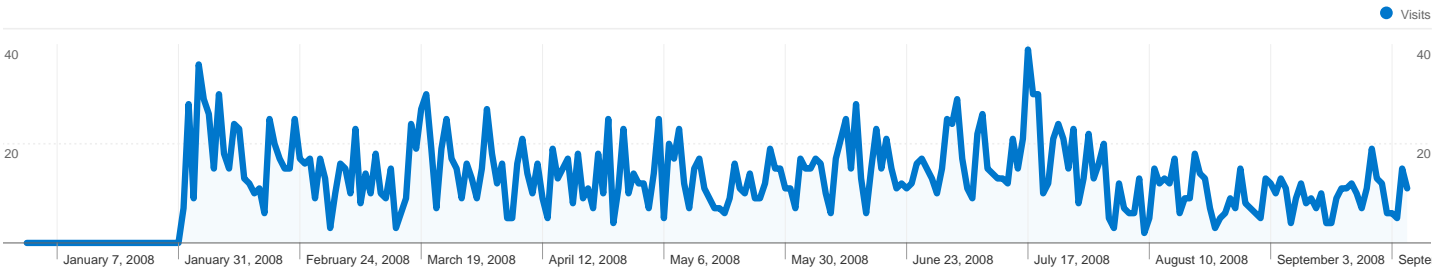

Site Usage

 **3,366** Visits

 **34.55%** Bounce Rate

 **13,575** Pageviews

 **00:02:15** Avg. Time on Site

 **4.03** Pages/Visit

 **78.46%** % New Visits

Visitors Overview

2,641 people visited this site

 **3,366** Visits

 **2,641** Absolute Unique Visitors

 **13,575** Pageviews

 **4.03** Average Pageviews

 **00:02:15** Time on Site

 **34.55%** Bounce Rate

 **78.46%** New Visits

All traffic sources sent a total of 3,366 visits

-  31.02% Direct Traffic
-  18.33% Referring Sites
-  50.65% Search Engines

- Search Engines
1,705.00 (50.65%)
- Direct Traffic
1,044.00 (31.02%)
- Referring Sites
617.00 (18.33%)

3,366 visits came from 22 countries/territories

Site Usage

Country/Territory	Visits	Pages/Visit	Avg. Time on Site	% New Visits	Bounce Rate
United States	3,306	4.05	00:02:17	78.37%	34.48%
Canada	15	3.00	00:01:07	86.67%	40.00%
China	9	3.78	00:01:28	88.89%	11.11%
Ivory Coast	6	1.00	00:00:00	33.33%	100.00%
India	6	3.00	00:01:27	100.00%	33.33%
Germany	5	6.40	00:03:22	100.00%	20.00%
Russia	3	1.33	00:00:07	100.00%	66.67%
Philippines	2	2.50	00:01:45	100.00%	0.00%
U.S. Virgin Islands	1	5.00	00:01:05	100.00%	0.00%
South Africa	1	2.00	00:02:46	100.00%	0.00%