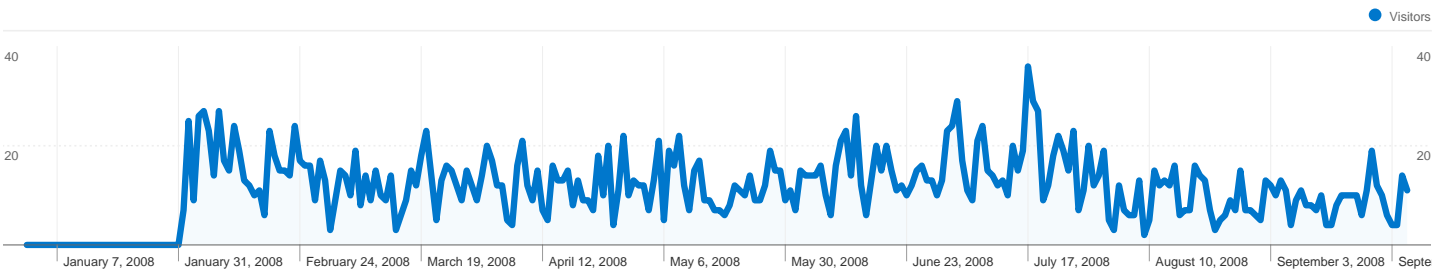

Site Usage

 **3,366** Visits

 **34.55%** Bounce Rate

 **13,575** Pageviews

 **00:02:15** Avg. Time on Site

 **4.03** Pages/Visit

 **78.46%** % New Visits

Visitors Overview

Visitors
2,641

Map Overlay world

Traffic Sources Overview

- **Search Engines**
1,705.00 (50.65%)
- **Direct Traffic**
1,044.00 (31.02%)
- **Referring Sites**
617.00 (18.33%)

Content Overview

Pages	Pageviews	% Pageviews
/	3,913	28.83%
/calendar-events.shtml	1,673	12.32%
/business/	1,584	11.67%
/living-in-vicksburg/	1,424	10.49%
/chamber-commerce-	1,395	10.28%

2,641 people visited this site

 **3,366** Visits

 **2,641** Absolute Unique Visitors

 **13,575** Pageviews

 **4.03** Average Pageviews

 **00:02:15** Time on Site

 **34.55%** Bounce Rate

 **78.46%** New Visits

3,366 visits came from 22 countries/territories

Site Usage

Country/Territory	Visits	Pages/Visit	Avg. Time on Site	% New Visits	Bounce Rate
United States	3,306	4.05	00:02:17	78.37%	34.48%
Canada	15	3.00	00:01:07	86.67%	40.00%
China	9	3.78	00:01:28	88.89%	11.11%
Ivory Coast	6	1.00	00:00:00	33.33%	100.00%
India	6	3.00	00:01:27	100.00%	33.33%
Germany	5	6.40	00:03:22	100.00%	20.00%
Russia	3	1.33	00:00:07	100.00%	66.67%
Philippines	2	2.50	00:01:45	100.00%	0.00%
U.S. Virgin Islands	1	5.00	00:01:05	100.00%	0.00%
South Africa	1	2.00	00:02:46	100.00%	0.00%