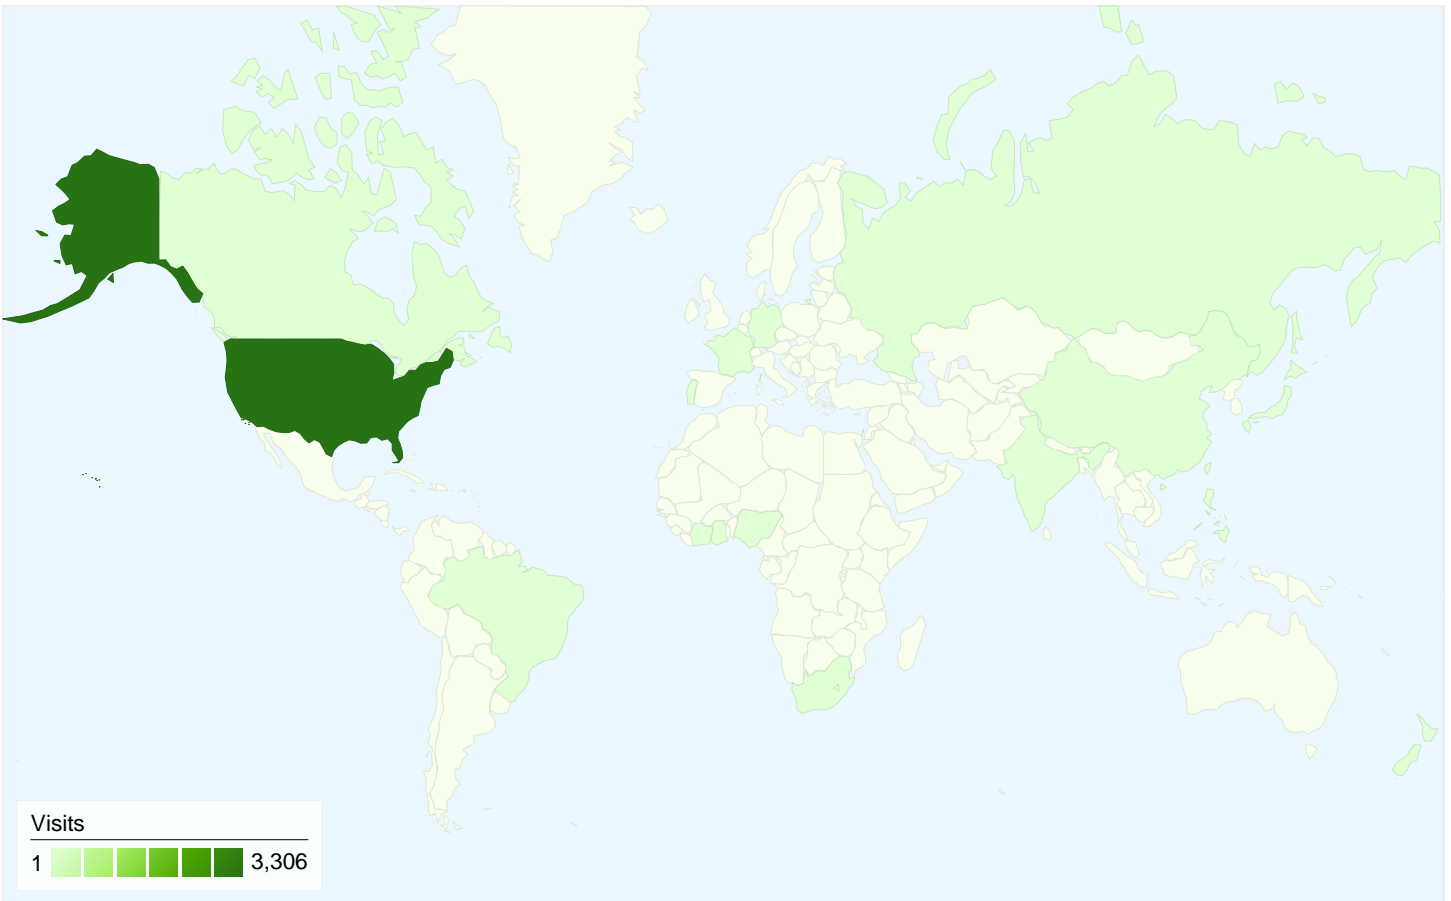

Visitors
2,641

Map Overlay world

Traffic Sources Overview

- **Search Engines**
1,705.00 (50.65%)
- **Direct Traffic**
1,044.00 (31.02%)
- **Referring Sites**
617.00 (18.33%)

Content Overview

Pages	Pageviews	% Pageviews
/	3,913	28.83%
/calendar-events.shtml	1,673	12.32%
/business/	1,584	11.67%
/living-in-vicksburg/	1,424	10.49%
/chamber-commerce-	1,395	10.28%

2,641 people visited this site

 **3,366** Visits

 **2,641** Absolute Unique Visitors

 **13,575** Pageviews

 **4.03** Average Pageviews

 **00:02:15** Time on Site

 **34.55%** Bounce Rate

 **78.46%** New Visits

All traffic sources sent a total of 3,366 visits

-  31.02% Direct Traffic
-  18.33% Referring Sites
-  50.65% Search Engines

- Search Engines
1,705.00 (50.65%)
- Direct Traffic
1,044.00 (31.02%)
- Referring Sites
617.00 (18.33%)

3,366 visits came from 22 countries/territories

Site Usage

Country/Territory	Visits	Pages/Visit	Avg. Time on Site	% New Visits	Bounce Rate
United States	3,306	4.05	00:02:17	78.37%	34.48%
Canada	15	3.00	00:01:07	86.67%	40.00%
China	9	3.78	00:01:28	88.89%	11.11%
Ivory Coast	6	1.00	00:00:00	33.33%	100.00%
India	6	3.00	00:01:27	100.00%	33.33%
Germany	5	6.40	00:03:22	100.00%	20.00%
Russia	3	1.33	00:00:07	100.00%	66.67%
Philippines	2	2.50	00:01:45	100.00%	0.00%
U.S. Virgin Islands	1	5.00	00:01:05	100.00%	0.00%
South Africa	1	2.00	00:02:46	100.00%	0.00%