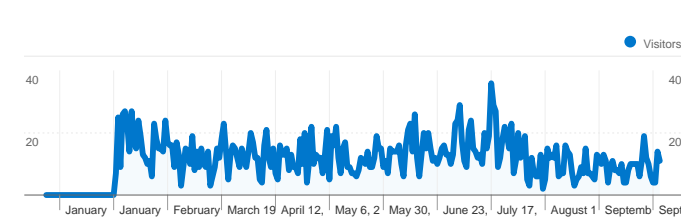

Site Usage

 **3,366** Visits

 **34.55%** Bounce Rate

 **13,575** Pageviews

 **00:02:15** Avg. Time on Site

 **4.03** Pages/Visit

 **78.46%** % New Visits

Visitors Overview

2,641 people visited this site

 **3,366** Visits

 **2,641** Absolute Unique Visitors

 **13,575** Pageviews

 **4.03** Average Pageviews

 **00:02:15** Time on Site

 **34.55%** Bounce Rate

 **78.46%** New Visits

3,366 visits came from 22 countries/territories

Site Usage

Country/Territory	Visits	Pages/Visit	Avg. Time on Site	% New Visits	Bounce Rate
United States	3,306	4.05	00:02:17	78.37%	34.48%
Canada	15	3.00	00:01:07	86.67%	40.00%
China	9	3.78	00:01:28	88.89%	11.11%
Ivory Coast	6	1.00	00:00:00	33.33%	100.00%
India	6	3.00	00:01:27	100.00%	33.33%
Germany	5	6.40	00:03:22	100.00%	20.00%
Russia	3	1.33	00:00:07	100.00%	66.67%
Philippines	2	2.50	00:01:45	100.00%	0.00%
U.S. Virgin Islands	1	5.00	00:01:05	100.00%	0.00%
South Africa	1	2.00	00:02:46	100.00%	0.00%

Pages on this site were viewed a total of 13,575 times

 13,575 Pageviews

 8,747 Unique Views

 34.55% Bounce Rate

Top Content

Pages	Pageviews	% Pageviews
/	3,913	28.83%
/calendar-events.shtml	1,673	12.32%
/business/	1,584	11.67%
/living-in-vicksburg/	1,424	10.49%
/chamber-commerce-information/	1,395	10.28%