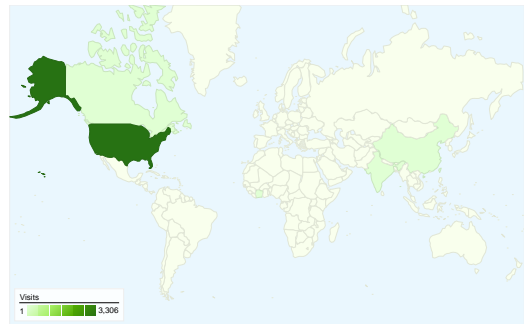

Site Usage

 **3,366** Visits

 **34.55%** Bounce Rate

 **13,575** Pageviews

 **00:02:15** Avg. Time on Site

 **4.03** Pages/Visit

 **78.46%** % New Visits

Visitors Overview

Visitors
2,641

Map Overlay world

Traffic Sources Overview

- **Search Engines**
1,705.00 (50.65%)
- **Direct Traffic**
1,044.00 (31.02%)
- **Referring Sites**
617.00 (18.33%)

Content Overview

Pages	Pageviews	% Pageviews
/	3,913	28.83%
/calendar-events.shtml	1,673	12.32%
/business/	1,584	11.67%
/living-in-vicksburg/	1,424	10.49%
/chamber-commerce-	1,395	10.28%

All traffic sources sent a total of 3,366 visits

-  31.02% Direct Traffic
-  18.33% Referring Sites
-  50.65% Search Engines

- Search Engines
1,705.00 (50.65%)
- Direct Traffic
1,044.00 (31.02%)
- Referring Sites
617.00 (18.33%)

3,366 visits came from 22 countries/territories

Site Usage

Country/Territory	Visits	Pages/Visit	Avg. Time on Site	% New Visits	Bounce Rate
United States	3,306	4.05	00:02:17	78.37%	34.48%
Canada	15	3.00	00:01:07	86.67%	40.00%
China	9	3.78	00:01:28	88.89%	11.11%
Ivory Coast	6	1.00	00:00:00	33.33%	100.00%
India	6	3.00	00:01:27	100.00%	33.33%
Germany	5	6.40	00:03:22	100.00%	20.00%
Russia	3	1.33	00:00:07	100.00%	66.67%
Philippines	2	2.50	00:01:45	100.00%	0.00%
U.S. Virgin Islands	1	5.00	00:01:05	100.00%	0.00%
South Africa	1	2.00	00:02:46	100.00%	0.00%