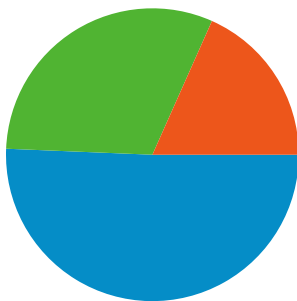

Traffic Sources Overview

- **Search Engines**
  1,705.00 (50.65%)
- **Direct Traffic**
  1,044.00 (31.02%)
- **Referring Sites**
  617.00 (18.33%)

Content Overview

Pages	Pageviews	% Pageviews
/	3,913	28.83%
/calendar-events.shtml	1,673	12.32%
/business/	1,584	11.67%
/living-in-vicksburg/	1,424	10.49%
/chamber-commerce-	1,395	10.28%