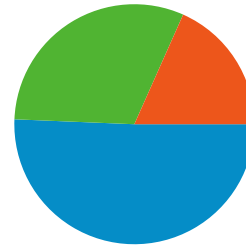

- Search Engines
  1,705.00 (50.65%)
- Direct Traffic
  1,044.00 (31.02%)
- Referring Sites
  617.00 (18.33%)

Top Traffic Sources

Sources	Visits	% visits
google (organic)	1,095	32.53%
(direct) ((none))	1,044	31.02%
yahoo (organic)	285	8.47%
vicksburg-michigan.com	164	4.87%
msn (organic)	121	3.59%

Keywords	Visits	% visits
vicksburg chamber of	86	5.04%
vicksburg michigan	83	4.87%
vicksburg mi	53	3.11%
www.vicksburgchamber.com	52	3.05%
vicksburg, mi	46	2.70%