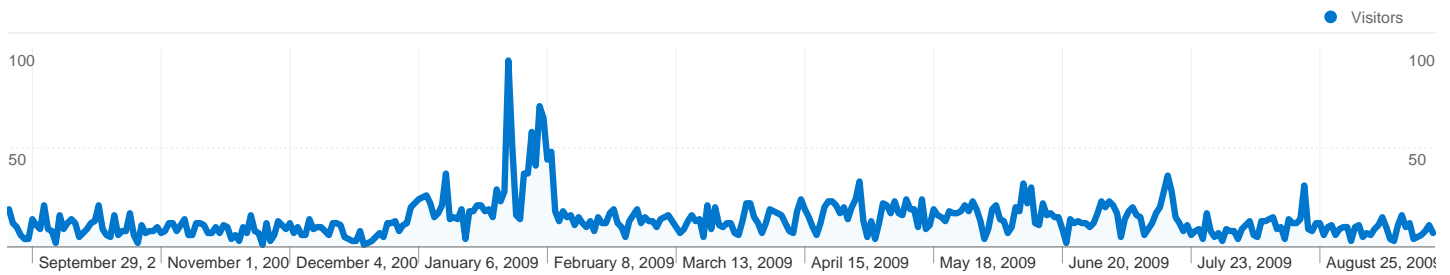

## All traffic sources sent a total of 5,388 visits

-  **25.50%** Direct Traffic
-  **21.64%** Referring Sites
-  **52.70%** Search Engines

- **Search Engines**  
2,840.00 (52.71%)
- **Direct Traffic**  
1,374.00 (25.50%)
- **Referring Sites**  
1,166.00 (21.64%)
- **Other**  
8 (0.15%)

## Top Traffic Sources

Sources	Visits	% visits	Keywords	Visits	% visits
google (organic)	1,921	35.65%	vicksburg chamber of	158	5.56%
(direct) ((none))	1,374	25.50%	vicksburg michigan	138	4.86%
yahoo (organic)	438	8.13%	vicksburg michigan chamber of	89	3.13%
vicksburg-michigan.com	244	4.53%	vicksburg mi chamber of	70	2.46%
msn (organic)	142	2.63%	vicksburg area chamber of	58	2.04%

## 4,195 people visited this site

 **5,388** Visits

 **4,195** Absolute Unique Visitors

 **16,484** Pageviews

 **3.06** Average Pageviews

 **00:01:47** Time on Site

 **41.87%** Bounce Rate

 **76.35%** New Visits