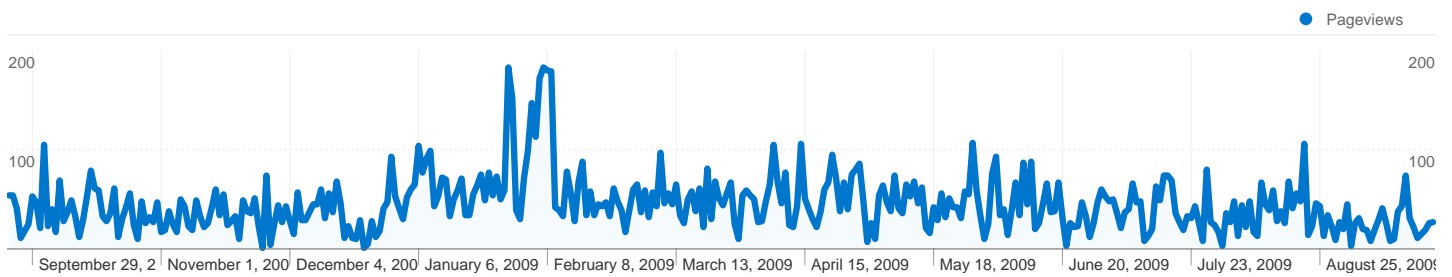

79 pages were viewed a total of 16,484 times

Content Performance

Pageviews	Unique Pageviews	Avg. Time on Page	Bounce Rate	% Exit	$ Index	
16,484 % of Site Total: 100.00%	11,761 % of Site Total: 100.00%	00:00:52 Site Avg: 00:00:52 (0.00%)	41.87% Site Avg: 41.87% (0.00%)	32.69% Site Avg: 32.69% (0.00%)	$0.00 Site Avg: $0.00 (0.00%)	
Page	Pageviews	Unique Pageviews	Avg. Time on Page	Bounce Rate	% Exit	$ Index
/	4,663	3,043	00:00:42	20.77%	25.69%	$0.00
/calendar-events.shtml	3,256	2,564	00:01:49	74.86%	57.06%	$0.00
/business/	1,609	1,023	00:00:19	46.81%	11.37%	$0.00
/living-in-vicksburg/	1,576	1,057	00:00:46	46.63%	25.38%	$0.00
/chamber-commerce-information/directory.shtml	1,488	1,082	00:01:32	63.91%	52.96%	$0.00
/chamber-commerce-information/	1,413	1,039	00:00:25	24.00%	11.96%	$0.00
/contact.shtml	500	405	00:01:17	40.00%	23.40%	$0.00
/chamber-commerce-information/news.shtml	451	326	00:00:57	45.71%	24.83%	$0.00
/members/	177	93	00:01:02	73.33%	22.03%	$0.00
/cgi-bin/featured-member/display_member.pl?memberid=20	147	123	00:00:49	70.59%	66.67%	$0.00
/business/commercial-property-available.shtml	141	116	00:01:24	73.33%	25.53%	$0.00
/business/how-to-start-a-business.shtml	116	94	00:01:22	76.19%	41.38%	$0.00
/business/community-business-needs.shtml	115	98	00:00:35	25.00%	13.91%	$0.00
/thanks.shtml	93	89	00:00:56	66.67%	59.14%	$0.00
/faq/	92	76	00:00:35	53.33%	30.43%	$0.00
/chamber-commerce-information/directory-by-category.shtml	89	66	00:01:40	73.53%	60.67%	$0.00
/chamber-commerce-information/join.shtml	74	57	00:02:15	0.00%	17.57%	$0.00